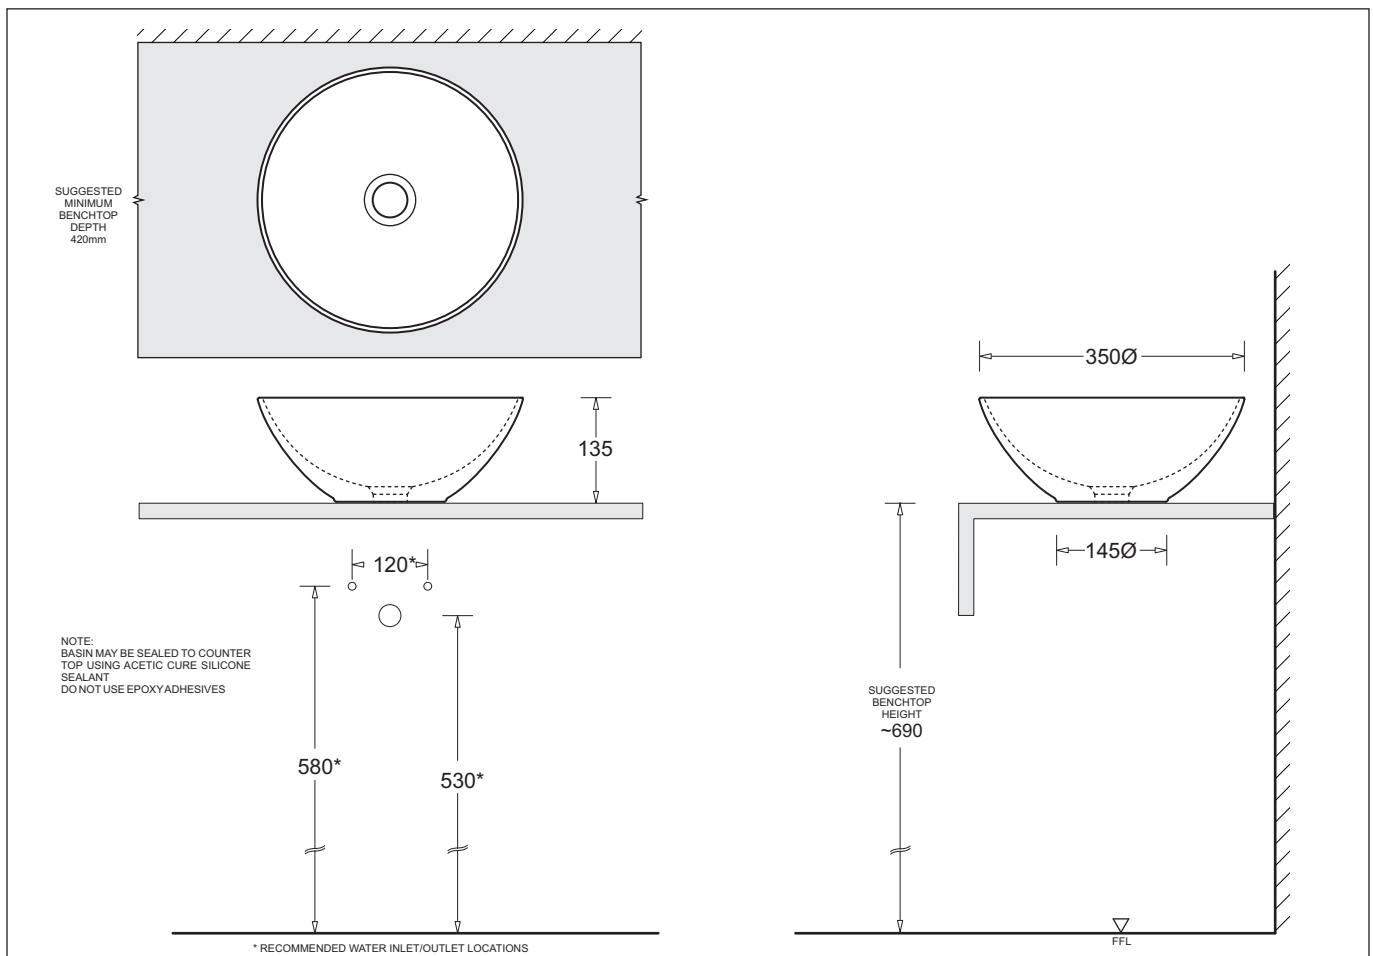

VENEZIA GRAPHITE
ROUND BOWL COUNTER TOP VESSEL

Nominal Diameter 350mm

VENEZIA GRAPHITE

ROUND BOWL COUNTERTOP VESSEL

- Contemporary vitreous china vessel basin
- Benchtop mounting permits wall or bench-top tapware fitting
- Features modern vessel style with fine lines
- 32mm waste outlet
- 350mm diameter
- Capacity 5.2L

Provided

Item	Description	Code
Basin	Venezia Round Bowl Vessel	JBSV036G
Plug & Waste	Pop-up Waste 32mm-Chrome	PW6

All dimensions are in millimetres and are subject to normal manufacturing variation of +/- 3mm on all surfaces. As product development is ongoing BPA reserves the right to vary specifications without notice.